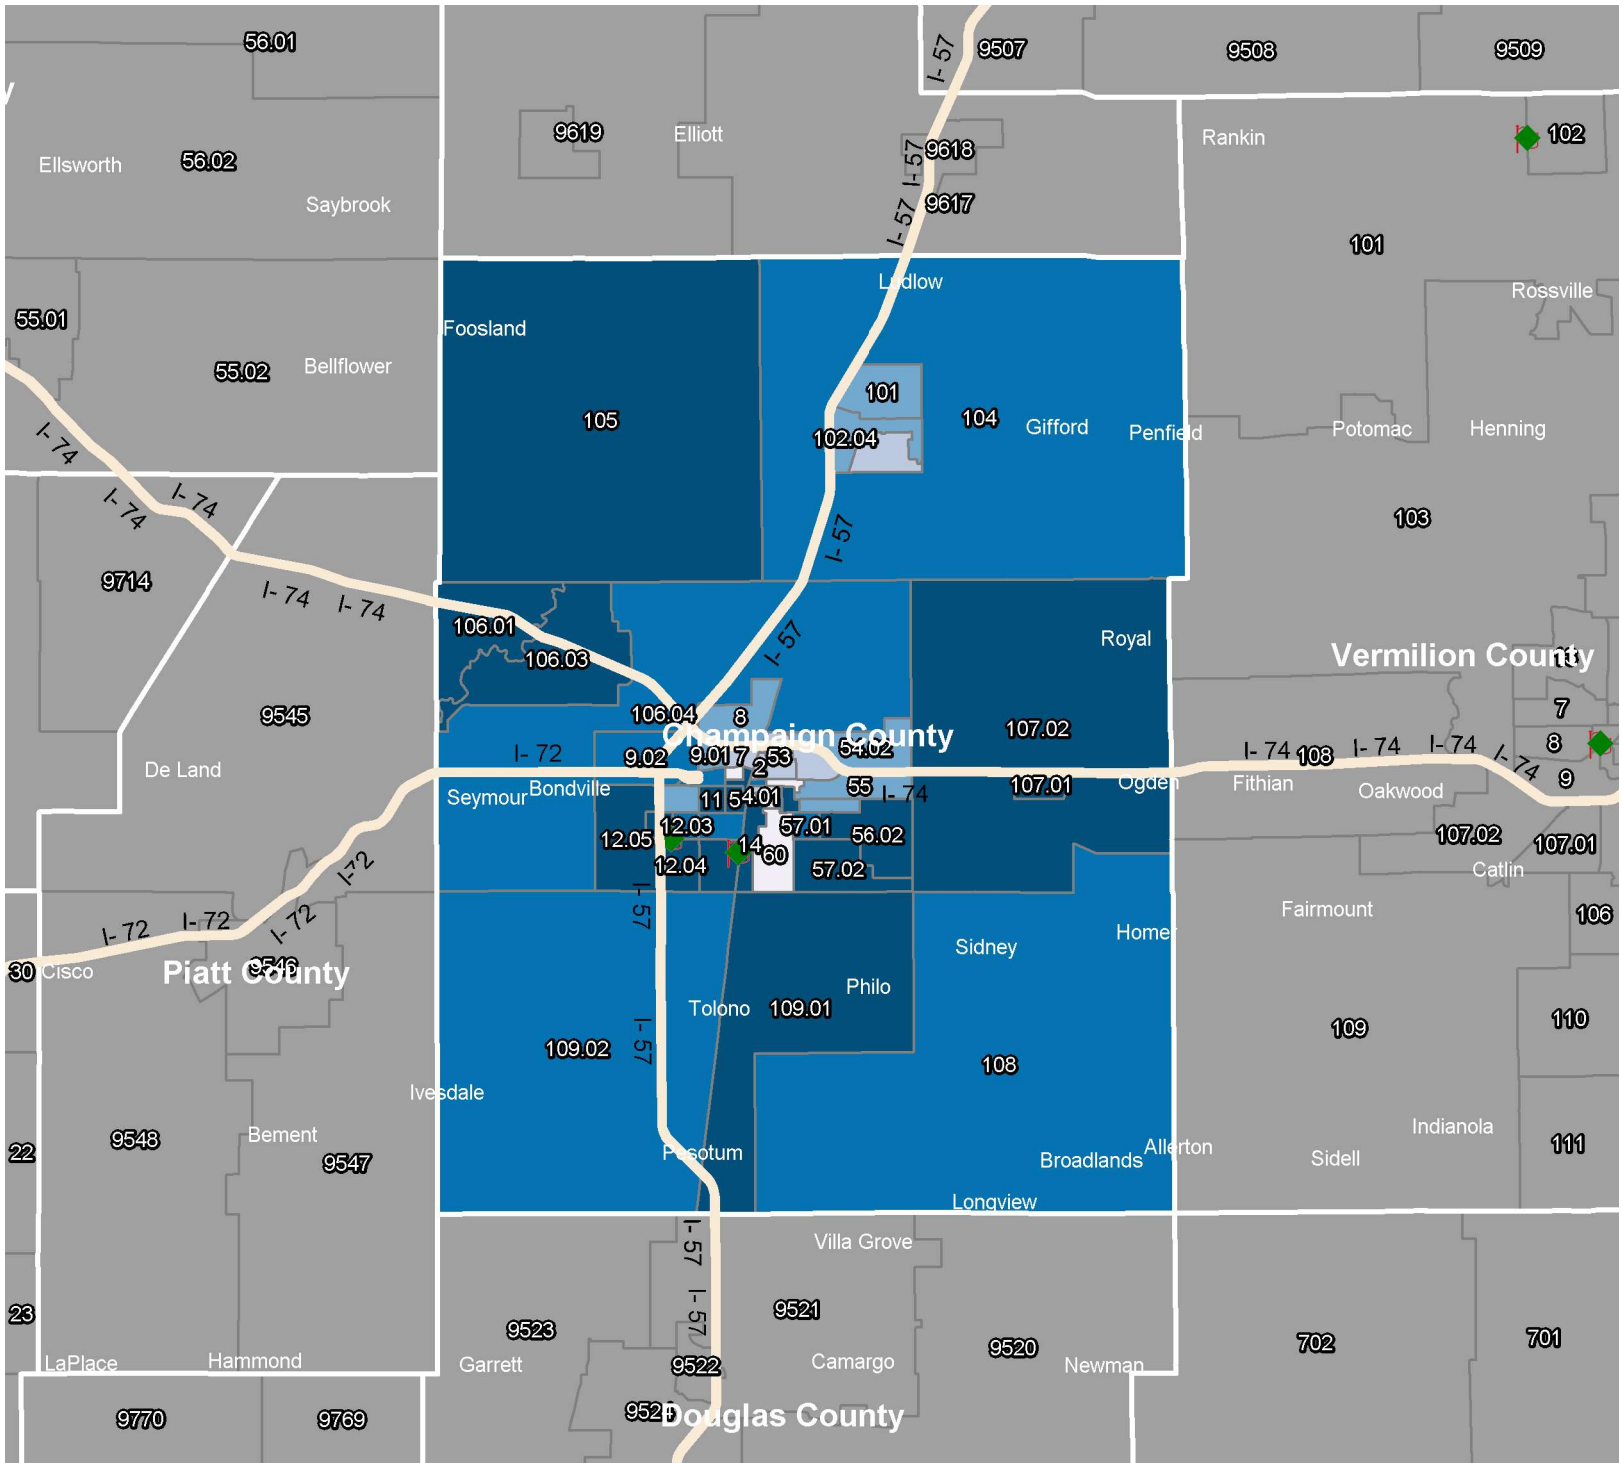

# Iroquois Federal Savings & Loan Association - 2024 CRA - ASSESSMENT AREA INCOME MAP

Champaign County

## Income Level

- Bank Branches
- ATM Locations
- LPO Locations